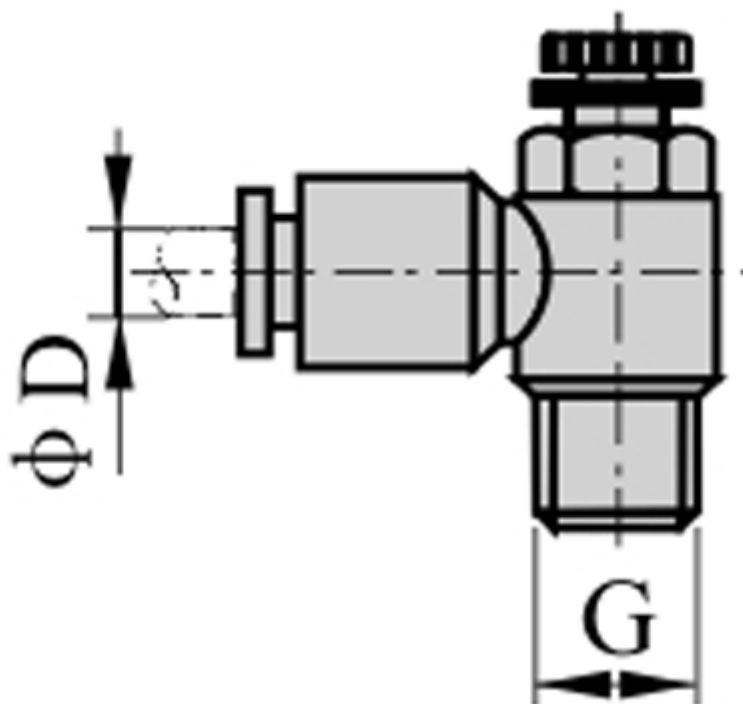

Data Sheet

Article number: 58ESL1203

Description: Fitting ESL1203, out flow control
thread 3/8", tube diameter 12

Measures

D = 12
Thread = 3/8"